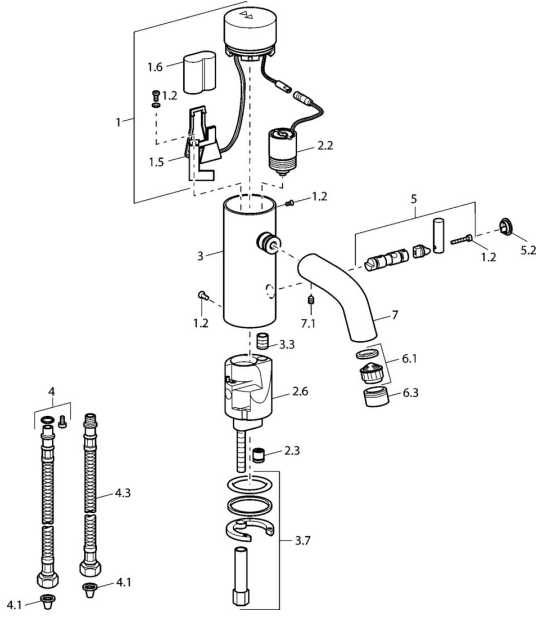

EAN: 4015474057432
static.hansa.com/51762211

Spare parts

SP51762211

	Name	Code
1	Electronics	59912440
1.2	Screw	59912450
1.5	Holder	59912442
1.6	Lithium battery, DL223A /CR-P2	59912443
2.2	Solenoid valve	59912240
2.3	Non-return valve	59911674
3.3	Sleeving	59911678
3.7	Fixing set	59911680
4	Flexible pipe, G3/8x10 (2008-)	59912447
4.1	Litter filter	59911684
4.3	Hose, M12x1, G3/8, L=400	59911682
5	Lever Discontinued	59912446
5.2	Covering cap Chrome Discontinued	59912448
6.1	Aerator, M22/24, Z	59906830
6.3	Aerator and key, M24x1, (2002-) Chrome	59912225
7	Spout Chrome Discontinued	59912441
7.1	Screw, M5x8, SW2.5	59904755
N.I.	Diverter and cartridge	59912788