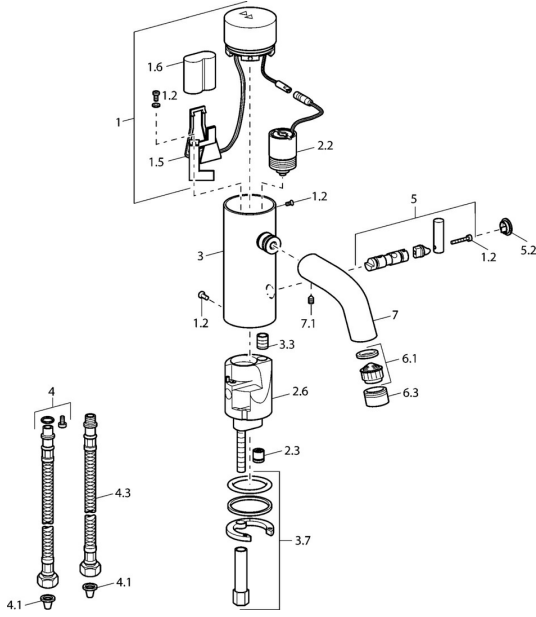

EAN: 4015474057494
static.hansa.com/51752211

Spare parts

SP51762211

	Name	Code
1	Electronics	59912440
1.2	Screw	59912450
1.5	Holder	59912442
1.6	Lithium battery, DL223A /CR-P2	59912443
2.2	Solenoid valve	59912240
2.3	Non-return valve	59911674
3.3	Sleeving	59911678
3.7	Fixing set	59911680
4	Flexible pipe, G3/8x10 (2008-)	59912447
4.1	Litter filter	59911684
4.3	Hose, M12x1, G3/8, L=400	59911682
5	Lever Discontinued	59912446
5.2	Covering cap Chrome Discontinued	59912448
6.1	Aerator, M22/24, Z	59906830
6.3	Aerator and key, M24x1, (2002-) Chrome	59912225
7	Spout Chrome Discontinued	59912441
7.1	Screw, M5x8, SW2.5	59904755
N.I.	Diverter and cartridge	59912788