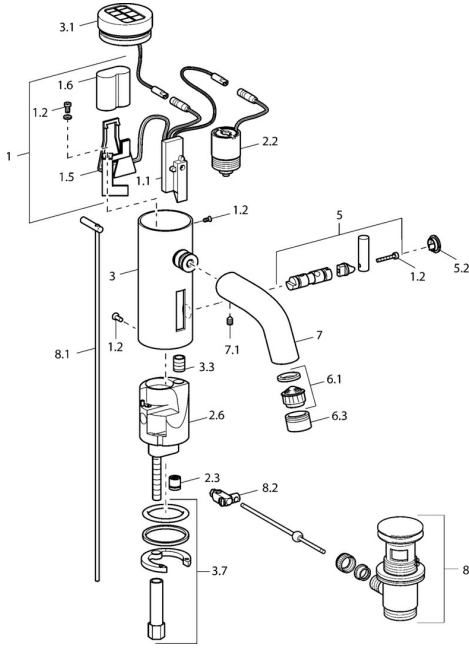

EAN: 4015474057500
static.hansa.com/51742220

Spare parts

SP51792220

	Name	Code
1	Electronics	59912439
1.2	Screw	59912450
1.5	Holder	59912442
1.6	Lithium battery, DL223A /CR-P2	59912443
2.2	Solenoid valve	59912240
2.3	Non-return valve	59911674
3.1	Cover Chrome Discontinued	59912445
3.3	Sleeving	59911678
3.7	Fixing set	59911680
4	Flexible pipe, G3/8x10 (2008-)	59912447
4.1	Litter filter	59911684
4.3	Hose, M12x1, G3/8, L=400	59911682
5	Lever Discontinued	59912446
5.2	Covering cap Chrome Discontinued	59912448
6.1	Aerator, M22/24, Z	59906830
6.3	Aerator and key, M24x1, (2002-) Chrome	59912225
7	Spout Chrome Discontinued	59912441
7.1	Screw, M5x8, SW2.5	59904755
8	Pop-up waste Chrome	59911441
8.1	Pop-up operating rod Chrome	59912449
8.2	Swivel joint	59904624
N.I.	Diverter and cartridge	59912788