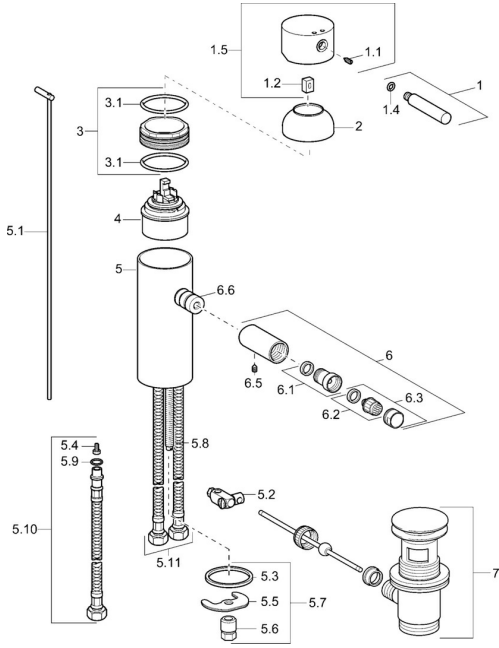

## Spare parts

### SP51733201

	Name		Code
1	Lever, (-2009) Chrome <b>Discontinued</b>		59912466
1.1	Screw, M5x8, SW2.5		59904755
1.2	Bushing		59904778
1.4	O-ring, d 6x1		59912136
1.5	Cover Chrome <b>Discontinued</b>		59912465
2	Covering cap Chrome <b>Discontinued</b>		59912468
3	Eye screw, M50x1, SW45 <b>Discontinued</b>		59912469
3.1	O-ring, d 46x2		59912470
4	Cartridge, 4.8 eco		59904601
5.1	Pop-up operating rod Chrome <b>Discontinued</b>		59912473
5.2	Swivel joint		59904624
5.3	Gasket, 37x48x3.5		59911422
5.4	Attachment clamp <b>Discontinued</b>		59911416
5.5	Fixing plate		59904765
5.6	Screw, M8x1, SW13		59904766
5.7	Fixing set		59910749
5.8	Fixing screw, M8x1, L=140		59912474
5.9	O-ring, 9x2		59905095
5.10	Flexible pipe, L=410, G3/8 <b>Discontinued</b>		59912302
5.11	Hose Chrome <b>Discontinued</b>		59912472
6	Spout Chrome <b>Discontinued</b>		59912476
6.1	Aerator, M22/24 A		59902081
6.2	Ball joint for bidet faucet, M24x1		59904920
6.3	Aerator, M24x1 STD HC A Chrome		59902366
6.5	Pin, M5x6, SW2.6 <b>Discontinued</b>		59912477
6.6	Nipple <b>Discontinued</b>		59912478
7	Pop-up waste Chrome		59911441