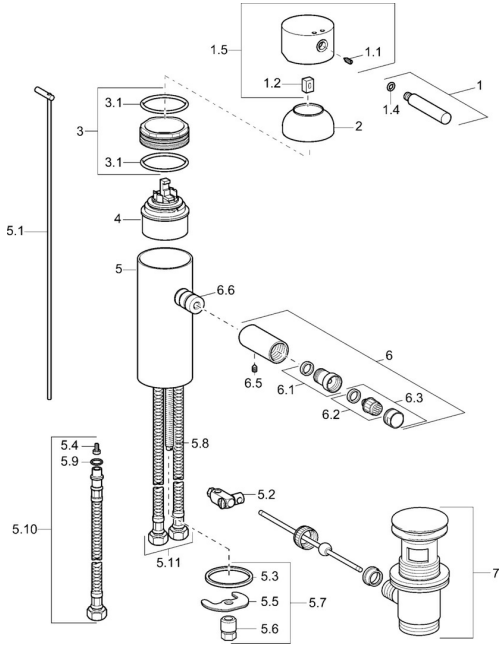

EAN: 4015474059009
static.hansa.com/51733201

Spare parts

SP51733201

	Name	Code
1	Lever, (-2009) Chrome Discontinued	59912466
1.1	Screw, M5x8, SW2.5	59904755
1.2	Bushing	59904778
1.4	O-ring, d 6x1	59912136
1.5	Cover Chrome Discontinued	59912465
2	Covering cap Chrome Discontinued	59912468
3	Eye screw, M50x1, SW45 Discontinued	59912469
3.1	O-ring, d 46x2	59912470
4	Cartridge, 4.8 eco	59904601
5.1	Pop-up operating rod Chrome Discontinued	59912473
5.2	Swivel joint	59904624
5.3	Gasket, 37x48x3.5	59911422
5.4	Attachment clamp Discontinued	59911416
5.5	Fixing plate	59904765
5.6	Screw, M8x1, SW13	59904766
5.7	Fixing set	59910749
5.8	Fixing screw, M8x1, L=140	59912474
5.9	O-ring, 9x2	59905095
5.10	Flexible pipe, L=410, G3/8 Discontinued	59912302
5.11	Hose Chrome Discontinued	59912472
6	Spout Chrome Discontinued	59912476
6.1	Aerator, M22/24 A	59902081
6.2	Ball joint for bidet faucet, M24x1	59904920
6.3	Aerator, M24x1 STD HC A Chrome	59902366
6.5	Pin, M5x6, SW2.6 Discontinued	59912477
6.6	Nipple Discontinued	59912478
7	Pop-up waste Chrome	59911441