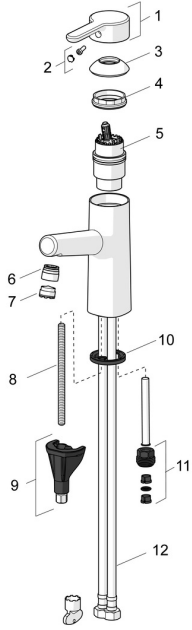

EAN: 4057304006326
static.hansa.com/51722283

Spare parts

SP51712283

	Name	Code
01	Lever Chrome	59914574
02	Symbol plug	59914573
03	Covering cap Chrome	59914649
04	Tightening nut, M42x1.5, SW 38	59914128
05	Cartridge, 4.0 Classic	59914129
06	Fitting ring for aerator Chrome	59914645
07	Aerator, M18.5x1, TJ	59913366
08	Fixing screw, M8x1, L=130	59914474
09	Fixing set	59914475
10	Bottom seal	59914591
11	Nipple Discontinued	59914133
12	Flexible pipe, L=475, G3/8-M10x1 LH Discontinued	59914468
N.I.	Hand shower holder Chrome	04430100
N.I.	Shower hose, L=1600 Satin	54120500
N.I.	Pop-up waste Chrome	59911441
N.I.	Pop-up operating rod Chrome	59913459
N.I.	Bidetta hand shower Chrome	59914162