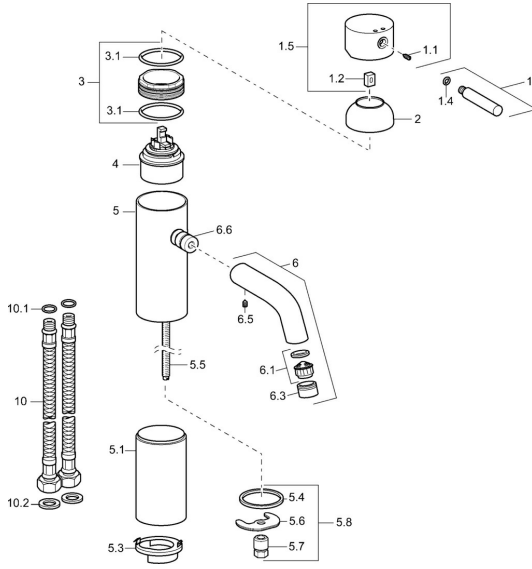

EAN: 4015474155725
static.hansa.com/51722221

Spare parts

SP51722211

	Name		Code
1	Lever, (-2009) Chrome Discontinued		59912466
1.1	Screw, M5x8, SW2.5		59904755
1.2	Bushing		59904778
1.4	O-ring, d 6x1		59912136
1.5	Cover Chrome Discontinued		59912465
2	Covering cap Chrome Discontinued		59912468
3	Eye screw, M50x1, SW45 Discontinued		59912469
3.1	O-ring, d 46x2		59912470
4	Cartridge, 4.8 eco		59904601
5.1	Raising socket, L=110 Chrome Discontinued		59913167
5.3	Disk Discontinued		59913164
5.4	Gasket, 37x48x3.5		59911422
5.5	Connection nipple, M8x1 Discontinued		59913165
5.6	Fixing plate		59904765
5.7	Screw, M8x1, SW13		59904766
5.8	Fixing set		59910749
6	Spout Discontinued		59912475
6.1	Aerator, M22/24 A		59902081
6.3	Aerator and key, M24x1, (2002-) Chrome		59912225
6.5	Pin, M5x6, SW2.6 Discontinued		59912477
6.6	Nipple Discontinued		59912478
10	Flexible pipe, L=590, G3/8-M10x1 Discontinued		59913166
10.1	O-ring, d 7.65x1.78		59902337
10.2	Gasket, 9.5x14.4x2		59912551
N.I.	Key for aerator, (2002-)		59912228