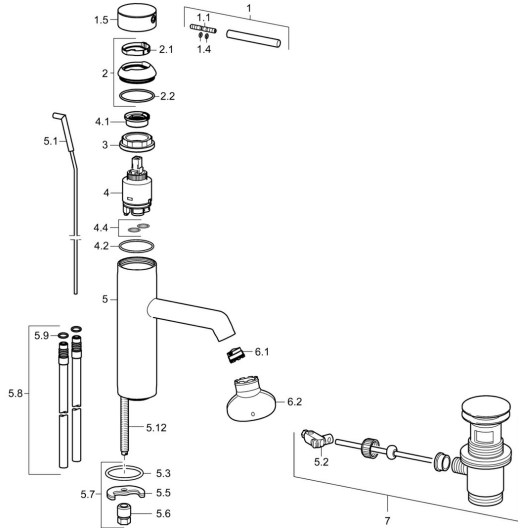

EAN: 4015474172586
static.hansa.com/51722173

Spare parts

SP51712173

	Name	Code
1	Lever, 70 mm	59913331
1.1	Screw, M5x35	59913299
1.4	O-ring, d 3x1.5	59913100
1.5	Cap Chrome	59913332
1.5	Cap Black Discontinued	59913333
1.5	Cap White Discontinued	59913334
2	Covering cap Chrome	59913364
2.1	Bearing ring	59913363
2.2	O-ring, d 38x2	59913212
3	Screw, M42x1, SW34	59913365
4	Cartridge, 3,5 Eco	59912324
4	Cartridge, 3,5 Classic	59913075
4.1	Temperature adjustment limiter	59912325
4.2	O-ring, d 28.24x2.62 Discontinued	59912590
4.4	O-ring, d 10.10x1.60 Discontinued	59905072
5.1	Lever for pop-up waste Chrome	59913362
5.2	Swivel joint	59904624
5.3	O-ring, d 36.09x d 3.53	59913396
5.3	Bottom seal	59914591
5.5	Fixing plate	59904765
5.6	Screw, M8x1, SW13	59904766
5.7	Fixing set	59910749
5.8	Flexible pipe, L=500, G3/8-M10x1	59911767
5.8	Coupling pipe, M10x1, L=480	59913368
5.9	O-ring, d 7.65x1.78	59902337
5.12	Fixing screw, M8x1, L=140	59912474
6.1	Aerator, M18.5x1, TJ	59913366
6.2	Key for aerator, M18.5	59913367
7	Pop-up waste Chrome	59911441
N.I.	Key, SW30/34	59912108