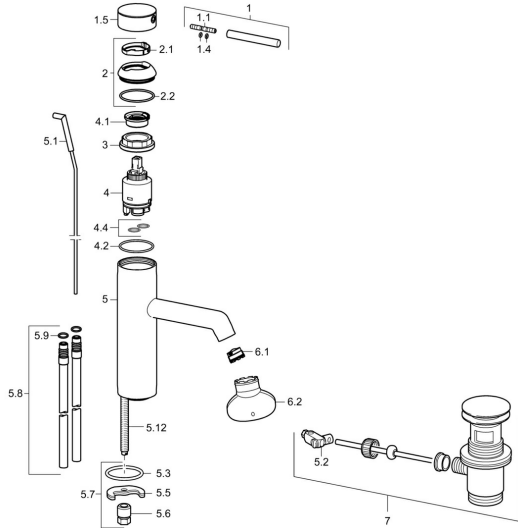

EAN: 4015474172043
static.hansa.com/51712173

Spare parts

SP51712173

	Name	Code
1	Lever, 70 mm	59913331
1.1	Screw, M5x35	59913299
1.4	O-ring, d 3x1.5	59913100
1.5	Cap Chrome	59913332
1.5	Cap Black Discontinued	59913333
1.5	Cap White Discontinued	59913334
2	Covering cap Chrome	59913364
2.1	Bearing ring	59913363
2.2	O-ring, d 38x2	59913212
3	Screw, M42x1, SW34	59913365
4	Cartridge, 3,5 Eco	59912324
4	Cartridge, 3,5 Classic	59913075
4.1	Temperature adjustment limiter	59912325
4.2	O-ring, d 28.24x2.62 Discontinued	59912590
4.4	O-ring, d 10.10x1.60 Discontinued	59905072
5.1	Lever for pop-up waste Chrome	59913362
5.2	Swivel joint	59904624
5.3	O-ring, d 36.09x d 3.53	59913396
5.3	Bottom seal	59914591
5.5	Fixing plate	59904765
5.6	Screw, M8x1, SW13	59904766
5.7	Fixing set	59910749
5.8	Flexible pipe, L=500, G3/8-M10x1	59911767
5.8	Coupling pipe, M10x1, L=480	59913368
5.9	O-ring, d 7.65x1.78	59902337
5.12	Fixing screw, M8x1, L=140	59912474
6.1	Aerator, M18.5x1, TJ	59913366
6.2	Key for aerator, M18.5	59913367
7	Pop-up waste Chrome	59911441
N.I.	Key, SW30/34	59912108