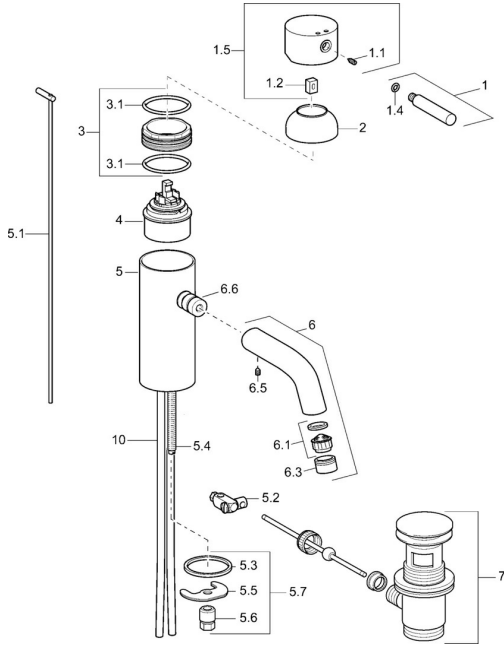

EAN: 4015474058934
static.hansa.com/51712101

Spare parts

SP51712101

	Name		Code
1	Lever, (-2009) Chrome Discontinued		59912466
1.1	Screw, M5x8, SW2.5		59904755
1.2	Bushing		59904778
1.4	O-ring, d 6x1		59912136
1.5	Cover Chrome Discontinued		59912465
2	Covering cap Chrome Discontinued		59912468
3	Eye screw, M50x1, SW45 Discontinued		59912469
3.1	O-ring, d 46x2		59912470
4	Cartridge, 4.8 eco		59904601
5.1	Pop-up operating rod Chrome Discontinued		59912473
5.2	Swivel joint		59904624
5.3	Gasket, 37x48x3.5		59911422
5.4	Fixing screw, M8x1, L=140		59912474
5.5	Fixing plate		59904765
5.6	Screw, M8x1, SW13		59904766
5.7	Fixing set		59910749
6	Spout Discontinued		59912475
6.1	Aerator, M22/24 A		59902081
6.3	Aerator and key, M24x1, (2002-) Chrome		59912225
6.5	Pin, M5x6, SW2.6 Discontinued		59912477
6.6	Nipple Discontinued		59912478
7	Pop-up waste Chrome		59911441
10	Pipe Discontinued		59912471