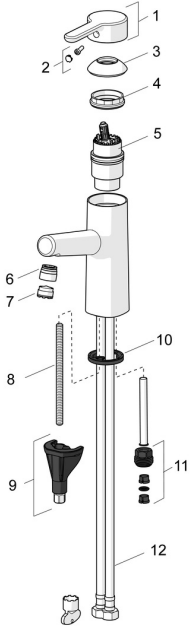

EAN: 4057304006357
static.hansa.com/51702201

Spare parts

SP51712283

	Name	Code
01	Lever Chrome	59914574
02	Symbol plug	59914573
03	Covering cap Chrome	59914649
04	Tightening nut, M42x1.5, SW 38	59914128
05	Cartridge, 4.0 Classic	59914129
06	Fitting ring for aerator Chrome	59914645
07	Aerator, M18.5x1, TJ	59913366
08	Fixing screw, M8x1, L=130	59914474
09	Fixing set	59914475
10	Bottom seal	59914591
11	Nipple Discontinued	59914133
12	Flexible pipe, L=475, G3/8-M10x1 LH Discontinued	59914468
N.I.	Hand shower holder Chrome	04430100
N.I.	Shower hose, L=1600 Satin	54120500
N.I.	Pop-up waste Chrome	59911441
N.I.	Pop-up operating rod Chrome	59913459
N.I.	Bidetta hand shower Chrome	59914162