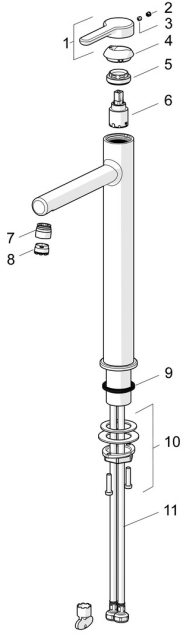

EAN: 4057304015120
static.hansa.com/51692293

Spare parts

SP51692293

| | Name | Code |
|----|--|----------|
| 01 | Lever Chrome Discontinued | 59914637 |
| 02 | Cover plug Chrome | 59913762 |
| 03 | Screw, M5x8, SW2.5 | 59904755 |
| 04 | Covering cap Chrome Discontinued | 59914638 |
| 05 | Tightening nut, M32x1, SW24 | 59913958 |
| 06 | Cartridge, 2.5 | 59913914 |
| 07 | Fitting ring for aerator Chrome | 59914645 |
| 08 | Aerator, M18.5x1, TJ | 59913366 |
| 09 | Bottom seal | 59914650 |
| 10 | Fixing set | 59913371 |
| 11 | Flexible pipe, L=620, G3/8-M10x1 | 59914289 |