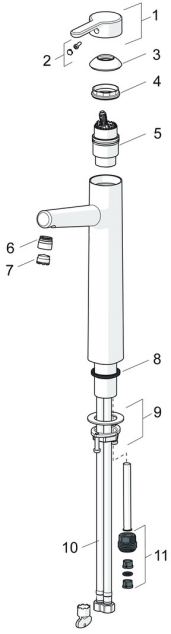

## Spare parts

### SP51692283

|    | Name                             | Code     |
|----|----------------------------------|----------|
| 01 | Lever Chrome                     | 59914574 |
| 02 | Symbol plug                      | 59914573 |
| 03 | Covering cap Chrome              | 59914649 |
| 04 | Tightening nut, M42x1.5, SW 38   | 59914128 |
| 05 | Cartridge, 4.0 Classic           | 59914129 |
| 06 | Fitting ring for aerator Chrome  | 59914645 |
| 07 | Aerator, M18.5x1, TJ             | 59913366 |
| 08 | Bottom seal                      | 59914650 |
| 09 | Fixing set                       | 59913371 |
| 10 | Flexible pipe, L=620, G3/8-M10x1 | 59914289 |