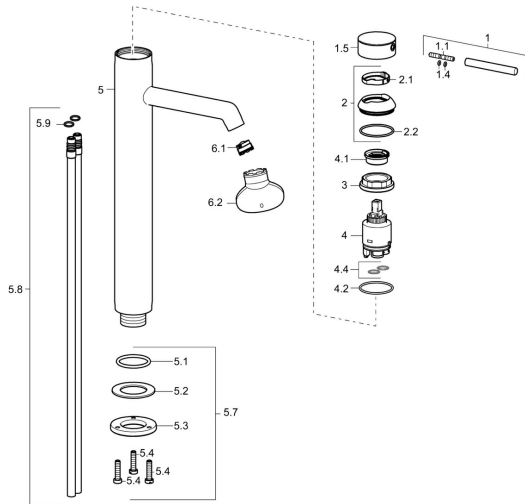

EAN: 4015474181076
static.hansa.com/51692177

Spare parts

SP51692173

| | Name | Code |
|------|--|----------|
| 1 | Lever, 70 mm | 59913331 |
| 1.1 | Screw, M5x35 | 59913299 |
| 1.4 | O-ring, d 3x1.5 | 59913100 |
| 1.5 | Cap Chrome | 59913332 |
| 1.5 | Cap White Discontinued | 59913334 |
| 1.5 | Cap Black Discontinued | 59913333 |
| 2 | Covering cap Chrome | 59913364 |
| 2.1 | Bearing ring | 59913363 |
| 2.2 | O-ring, d 38x2 | 59913212 |
| 3 | Screw, M42x1, SW34 | 59913365 |
| 4 | Cartridge, 3.5 Classic | 59913075 |
| 4 | Cartridge, 3.5 Eco | 59912324 |
| 4.1 | Temperature adjustment limiter | 59912325 |
| 4.2 | O-ring, d 28.24x2.62 Discontinued | 59912590 |
| 4.4 | O-ring, d 10.10x1.60 Discontinued | 59905072 |
| 5.1 | O-ring, d 36.09x d 3.53 | 59913396 |
| 5.7 | Fixing set | 59913479 |
| 5.7 | Fixing set | 59913371 |
| 5.8 | Pipe, M10x1640 Discontinued | 59913372 |
| 5.9 | O-ring, d 7.65x1.78 | 59902337 |
| 6.1 | Aerator, M18.5x1, TJ | 59913366 |
| 6.2 | Key for aerator, M18.5 | 59913367 |
| N.I. | Key, SW30/34 | 59912108 |