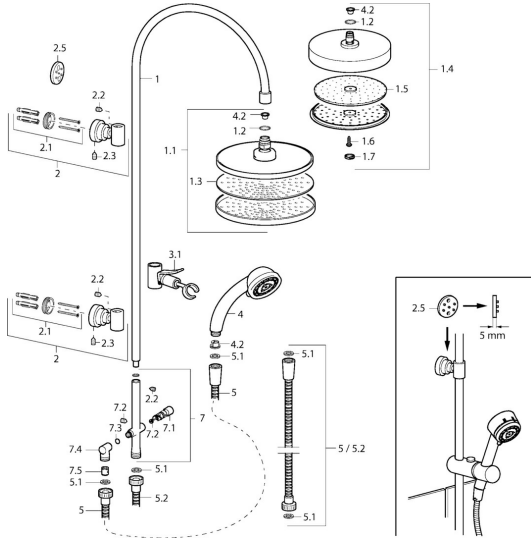

EAN: 4015474118287
static.hansa.com/51650100

Spare parts

SP51650100

	Name		Code
1	Shower rail, d 18 mm Chrome Discontinued		59913029
1.2	O-ring, 20x2		59912435
1.4	Shower head Chrome Discontinued		59912775
2	Wall bracket Chrome		59913028
2.1	Fixing set Discontinued		59913021
2.2	Screw, M4x4		59901027
2.3	Screw, M5x8, SW2.5		59904755
2.5	Spacer ring Chrome Discontinued		59913022
3.1	Slide for shower rail Chrome		59912224
4.2	Strainer		59906859
5	Shower hose, L=1250 Chrome Discontinued		59911863
5.1	Gasket ring, d 21x12x2		59912304
5.2	Shower hose, L=1000		59912631
7	Diverter body complete Discontinued		59913024
7.1	Diverter		59913025
7.2	Maintenance set		59913027
7.3	O-ring, 9.5x1.5 Discontinued		59913026
7.4	Connector coupling Discontinued		59913023
7.5	Non-return valve		59905714