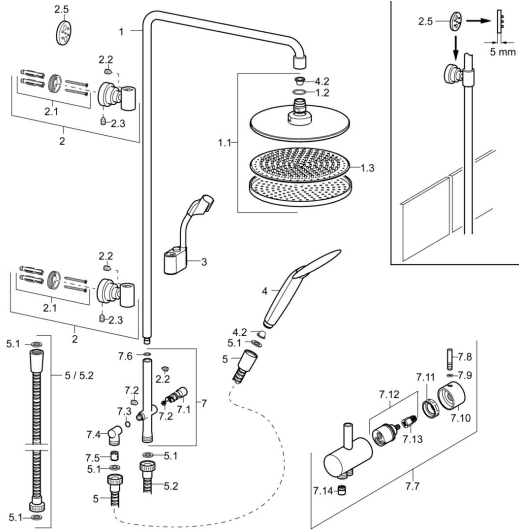

EAN: 4015474173682
static.hansa.com/51640200

Spare parts

SP51640200

	Name		Code
1	Shower pipe, d 18 mm Chrome	Discontinued	59913308
1.1	Headshower, d 220 mm Chrome		59912432
1.2	O-ring, 20x2		59912435
1.3	Nozzle plate, (-2013)		59912908
2	Wall bracket Chrome		59913028
2.1	Fixing set	Discontinued	59913021
2.2	Screw, M4x4		59901027
2.3	Screw, M5x8, SW2.5		59904755
2.5	Spacer ring Chrome	Discontinued	59913022
3	Slide for shower rail, d 18 mm, (-2019)	Discontinued	59913306
4	Hand shower, (-2018) Chrome	Discontinued	04320200
4.2	Strainer		59906859
5	Shower hose, L=1250 Chrome		54120400
5.1	Gasket ring, d 21x12x2		59912304
5.2	Shower hose, L=1000		59912631
7	Diverter body complete	Discontinued	59913024
7.1	Diverter		59913025
7.2	Maintenance set		59913027
7.3	O-ring, 9.5x1.5	Discontinued	59913026
7.4	Connector coupling	Discontinued	59913023
7.5	Non-return valve		59905714
7.6	O-ring, d 11.5x2	Discontinued	59913307
7.7	Diverter, (2013-)	Discontinued	59913881
7.8	Pin, M6, 21 mm Chrome		59913284
7.9	O-ring, d 3x1.5		59913100
7.10	Handle		59913817
7.11	Tightening nut, M37x1, AF30	Discontinued	59912111
7.12	Diverter		59913818
7.13	Adapter White		59910235
7.14	Non-return valve		59905714
N.I.	Connection nipple, G1/2, M24x1 Chrome		59913137