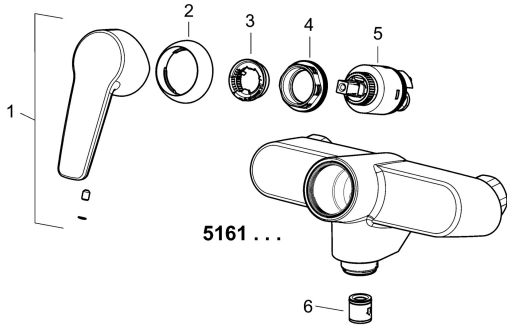

## Spare parts

### SP51612193

	Name	Code
1	Lever Chrome	59914417
2	Covering cap, 33x3 mm Chrome	59912504
3	Temperature adjustment limiter	59912325
4	Tightening nut, M40x1	1003409V
5	Cartridge, 3.5 Classic	59913075
N.I.	Eccentric, G3/4xG1/2 Chrome	59904793
N.I.	O-ring, 13.6x2.4	59914158
N.I.	Bushing (10 pcs), 18/20.6 Chrome	59914159
N.I.	Retaining ring <b>Discontinued</b>	59914160
N.I.	Aerator, M22x1 Chrome <b>Discontinued</b>	59914469
N.I.	Spout, L=150 Chrome	59914470
N.I.	Spout, L=200 Chrome	59914471
N.I.	Nipple, G3/4-M22x1.5 <b>Discontinued</b>	59914570