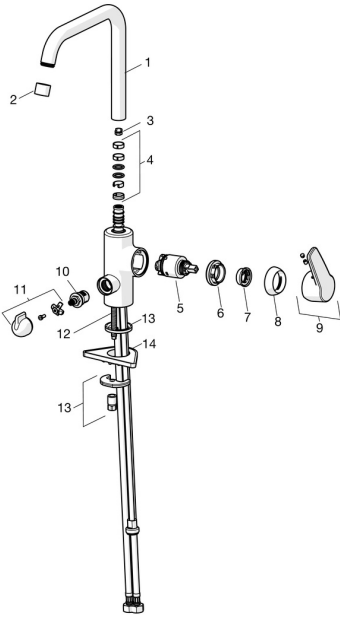

EAN: 4057304003783
static.hansa.com/51602293

Spare parts

SP51602293

	Name	Code
01	High spout Chrome Discontinued	59914435
02	Aerator, M22x1 STD CC A Chrome	59914436
03	Spout overturning stopper, 60° / 0°	59914264
03	Spout overturning stopper, 120° Discontinued	59914429
04	Sealing kit for spout	59914431
05	Cartridge, 3.5 Classic	59913075
06	Tightening nut, M40x1	1003409V
07	Temperature adjustment limiter	59912325
08	Covering cap, 33x3 mm Chrome	59912504
09	Lever Chrome Discontinued	59914430
10	Headpart, G1/2	59914433
11	Handle for washing machine valve Chrome Discontinued	59914715
12	Fixing screw, M8x1, L=140	59912474
13	Fixing set	59910749
14	Supporting plate	59910008