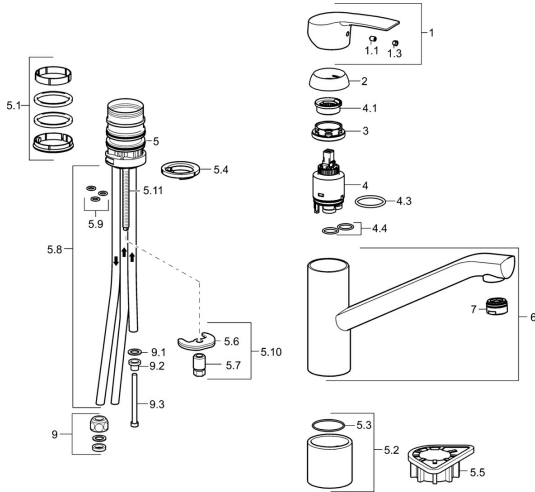

EAN: 4015474261037
static.hansa.com/51591183

Spare parts

SP51591183

	Name	Code
1	Lever Chrome	59914417
1.1	Screw, M5x8, SW2.5	59904755
1.3	Symbol plug Grey	59912112
2	Covering cap, 33x3 mm Chrome	59912504
3	Tightening nut, M37x1, AF30 Discontinued	59912111
4	Cartridge, 3.5 Eco	59912324
4	Cartridge, 3.5 Classic	59913075
4.1	Temperature adjustment limiter	59912325
4.3	O-ring, d 28.24x2.62 Discontinued	59912590
4.4	O-ring, d 10.10x1.60 Discontinued	59905072
5.1	Sealing kit	1001264V
5.1	Sealing kit Discontinued	59913968
5.2	Raising socket Discontinued	59913970
5.3	O-ring, d 34x1.5	59913975
5.4	Bottom seal	59914591
5.5	Supporting plate	59910008
5.6	Fixing plate	59904765
5.7	Screw, M8x1, SW13	59904766
5.8	Pipe, M8x1, L=560	59912806
5.9	O-ring, 6x1.4	59913266
5.10	Fixing set	59910749
5.11	Fixing screw, M8x1, L=140	59912474
6	Spout Chrome	59914060
7	Aerator, M24x1 A, low pressure Chrome	59902692
9	Fitting nut	59904969
9.1	Sealing kit, 14.9x8.5x1	59902352
9.2	Sealing kit, 10x8	59902272
9.3	Hose	59902151
N.I.	Key, SW30/34	59912108