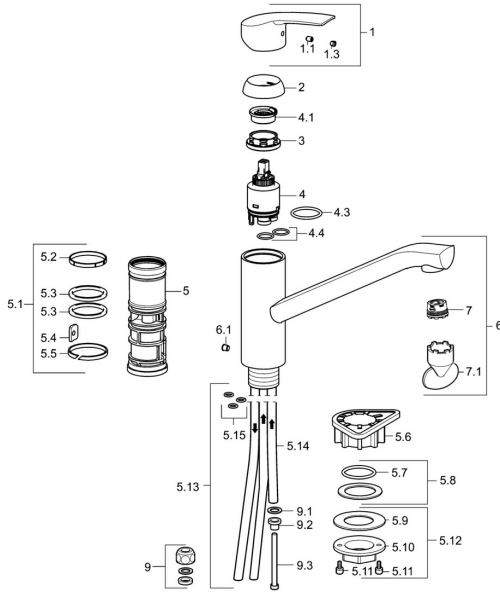

## Spare parts

### SP51591173

	Name	Code
1	Lever Chrome	59914417
1.1	Screw, M5x8, SW2.5	59904755
1.3	Symbol plug Grey	59912112
2	Covering cap, 33x3 mm Chrome	59912504
3	Tightening nut, M37x1, AF30 <b>Discontinued</b>	59912111
4	Cartridge, 3.5 Classic	59913075
4	Cartridge, 3.5 Eco	59912324
4.1	Temperature adjustment limiter	59912325
4.3	O-ring, d 28.24x2.62 <b>Discontinued</b>	59912590
4.4	O-ring, d 10.10x1.60 <b>Discontinued</b>	59905072
5.1	Sealing kit	59913313
5.6	Supporting plate	59910008
5.7	O-ring, 35x2.5	59905020
5.8	Gasket, 48x33.5x2	59902283
5.12	Fixing set	59913479
5.13	Pipe <b>Discontinued</b>	59913398
5.14	Pipe, M8x1, L=560	59912806
5.15	O-ring, 6x1.4	59913266
6	Spout Chrome <b>Discontinued</b>	59913315
6.1	Screw, M6x0.75 <b>Discontinued</b>	59913314
7	Aerator, M21.5x1	59913129
7.1	Key for aerator, M21.5x1	59913133
9	Fitting nut	59904969
9.1	Sealing kit, 14.9x8.5x1	59902352
9.2	Sealing kit, 10x8	59902272
9.3	Hose	59902151
N.I.	Key, SW30/34	59912108
N.I.	Washer set <b>Discontinued</b>	59914043