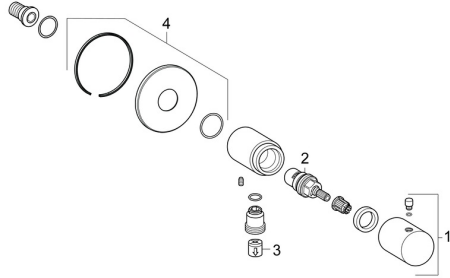

EAN: 4015474250321
static.hansa.com/51570173

Spare parts

SP51570173

	Name	Code
01	Handle Chrome	59913349
02	Headpart, G1/2	59913457
03	Non-return valve	59905714
04	Cover flange, d 75 mm Chrome	59913246