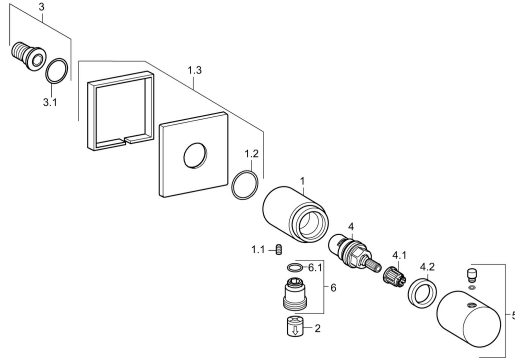

EAN: 4015474188907
static.hansa.com/51570172

Spare parts

SP51570172

	Name	Code
1.1	Screw, M5x8, SW2.5	59904755
1.2	O-ring, d 27x2	59901532
2	Non-return valve	59905714
3	Thread nipple	59913658
4	Headpart, G1/2	59913491
4.1	Adapter White	59910235
4.2	Tightening nut, d35.5xM24x1	59912023
5	Handle Chrome	59913349
6	Connector	59906277
6.1	O-ring, d 11x1.5 Discontinued	59911253
N.I.	Fixing part	59913599
N.I.	Cover plate, 75x75 mm Chrome	59913326