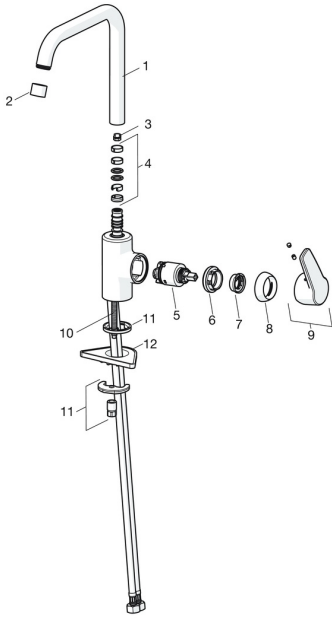

## Spare parts

### SP515622930037

	Name	Code
01	High spout Chrome <b>Discontinued</b>	59914435
02	Aerator, M22x1 STD CC PCA, 7 l/min Chrome <b>Discontinued</b>	59914462
03	Spout overturning stopper, 60° / 0°	59914264
03	Spout overturning stopper, 120° <b>Discontinued</b>	59914429
04	Sealing kit for spout	59914431
05	Cartridge, 3.5 Classic	59913075
06	Tightening nut, M40x1	1003409V
07	Temperature adjustment limiter	59912325
08	Covering cap, 33x3 mm Chrome	59912504
09	Lever Chrome <b>Discontinued</b>	59914430
10	Fixing screw, M8x1, L=140	59912474
11	Fixing set	59910749
12	Supporting plate	59910008