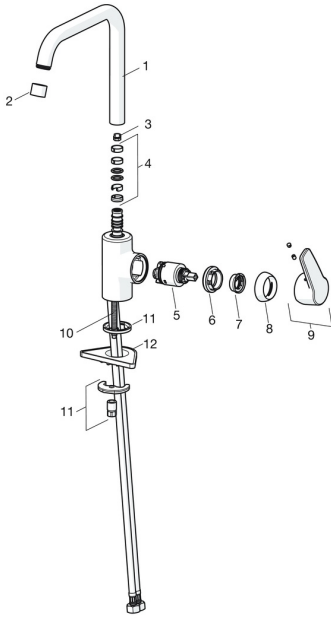

## Spare parts

### SP51562293

	Name	Code
01	High spout Chrome <span style="background-color: #cccccc;">Discontinued</span>	59914435
02	Aerator, M22x1 STD CC A Chrome	59914436
03	Spout overturning stopper, 60° / 0°	59914264
03	Spout overturning stopper, 120° <span style="background-color: #cccccc;">Discontinued</span>	59914429
04	Sealing kit for spout	59914431
05	Cartridge, 3.5 Classic	59913075
06	Tightening nut, M40x1	1003409V
07	Temperature adjustment limiter	59912325
08	Covering cap, 33x3 mm Chrome	59912504
09	Lever Chrome <span style="background-color: #cccccc;">Discontinued</span>	59914430
10	Fixing screw, M8x1, L=140	59912474
11	Fixing set	59910749
12	Supporting plate	59910008