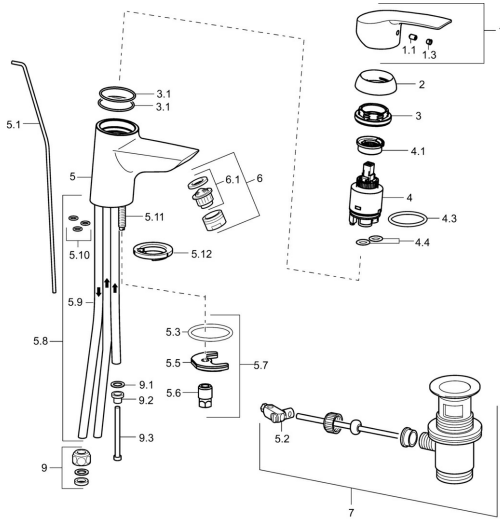

EAN: 4015474200623
static.hansa.com/51531173

Spare parts

SP51531173

	Name	Code
1	Lever Chrome	59914417
1.1	Screw, M5x8, SW2.5	59904755
1.3	Symbol plug Grey	59912112
2	Covering cap, 33x3 mm Chrome	59912504
3	Tightening nut, M40x1	1003409V
3.1	O-ring, d 38x2	59913212
4	Cartridge, 3.5 Eco	59912324
4	Cartridge, 3.5 Classic	59913075
4.1	Temperature adjustment limiter	59912325
4.3	O-ring, d 28.24x2.62 Discontinued	59912590
4.4	O-ring, d 10.10x1.60 Discontinued	59905072
5.1	Pop-up operating rod Chrome	59906423
5.1	Pop-up operating rod	59913214
5.2	Swivel joint	59904624
5.3	O-ring, d 36.09x d 3.53	59913396
5.5	Fixing plate	59904765
5.6	Screw, M8x1, SW13	59904766
5.7	Fixing set	59910749
5.8	Pipe Discontinued	59913398
5.9	Pipe, M8x1, L=560	59912806
5.10	O-ring, 6x1.4	59913266
5.11	Fixing screw, M8x1, L=140	59912474
5.12	Base plate	59913211
6	Aerator, M24x1 A, low pressure Chrome	59902692
6.1	Aerator, M22/24, ND	59901553
7	Pop-up waste Chrome	59904620
9	Fitting nut	59904969
9.1	Sealing kit, 14.9x8.5x1	59902352
9.2	Sealing kit, 10x8	59902272
9.3	Hose	59902151
N.I.	Key, SW30/34	59912108