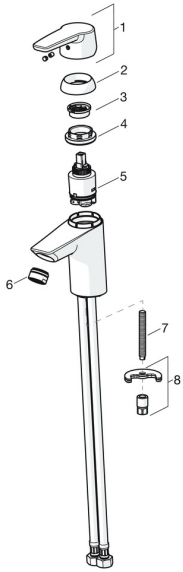

## Spare parts

### SP51402293

	Name	Code
01	Lever Chrome	59914417
01	Long lever Chrome	59914633
02	Covering cap, 33x3 mm Chrome	59912504
03	Temperature adjustment limiter	59912325
04	Tightening nut, M40x1	1003409V
05	Cartridge, 3.5 Classic	59913075
06	Aerator, M24x1 A, low pressure Chrome	59902692
06	Aerator, M24x1, 6 l/min Chrome	59913727
07	Fixing screw, M8x1, L=140	59912474
08	Fixing set	59910749
N.I.	Pop-up waste Chrome	59904620
N.I.	Flexible pipe, L=430, G3/8-M10x1	59912515
N.I.	Pop-up operating rod	59914464
N.I.	Pop-up waste, (2019-) Chrome	59914764