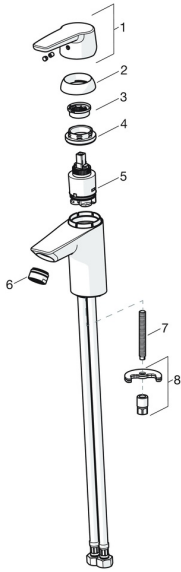

EAN: 4057304018329
static.hansa.com/515022930005

Spare parts

SP51402293

	Name	Code
01	Lever Chrome	59914417
01	Long lever Chrome	59914633
02	Covering cap, 33x3 mm Chrome	59912504
03	Temperature adjustment limiter	59912325
04	Tightening nut, M40x1	1003409V
05	Cartridge, 3.5 Classic	59913075
06	Aerator, M24x1 A, low pressure Chrome	59902692
06	Aerator, M24x1, 6 l/min Chrome	59913727
07	Fixing screw, M8x1, L=140	59912474
08	Fixing set	59910749
N.I.	Pop-up waste Chrome	59904620
N.I.	Flexible pipe, L=430, G3/8-M10x1	59912515
N.I.	Pop-up operating rod	59914464
N.I.	Pop-up waste, (2019-) Chrome	59914764