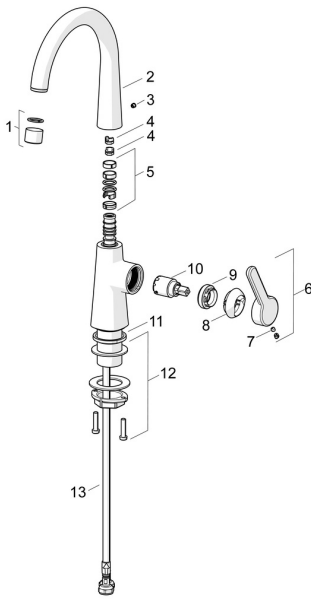

EAN: 4057304015090
static.hansa.com/51492293

Spare parts

SP51492293

| | Name | Code |
|----|--|----------|
| 01 | Aerator, M22x1 STD HC PCA, 6 l/min Chrome | 59914428 |
| 02 | High spout Chrome Discontinued | 1007425V |
| 02 | High spout Chrome | 1013626V |
| 03 | Cover plug Chrome | 59913762 |
| 04 | Spout overturning stopper, 60° / 0° | 59914264 |
| 04 | Spout overturning stopper, 120° Discontinued | 59914429 |
| 05 | Sealing kit for spout | 59914431 |
| 06 | Lever Chrome Discontinued | 59914640 |
| 07 | Screw, M5x8, SW2.5 | 59904755 |
| 08 | Covering cap Chrome Discontinued | 59914638 |
| 09 | Tightening nut, M32x1, SW24 | 59913958 |
| 10 | Cartridge, 2.5 | 59913914 |
| 11 | Bottom seal | 59914650 |
| 12 | Fixing set | 59913371 |
| 13 | Flexible pipe, L=430, M8x1-G3/8 LH Discontinued | 59914466 |