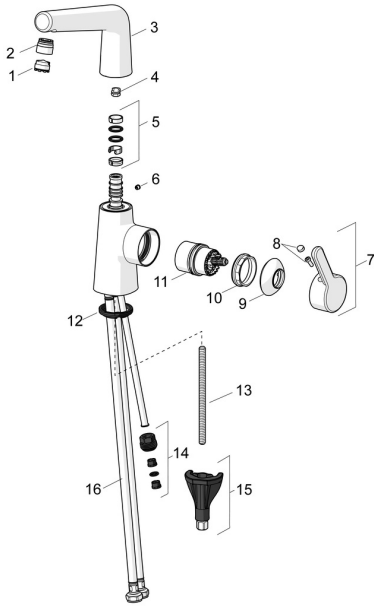

EAN: 4057304006395
static.hansa.com/51492283

Spare parts

SP51032283

	Name	Code
01	Aerator, M18.5x1, TJ	59913366
02	Fitting ring for aerator Chrome	59914645
03	Spout Chrome	1013094V
03	Spout Chrome Discontinued	59914651
04	Spout overturning stopper, 60° / 0°	59914264
04	Spout overturning stopper, 120° Discontinued	59914429
05	Sealing kit	59914263
06	Cover plug Chrome	59913762
07	Lever Chrome	59914652
08	Symbol plug	59914573
09	Covering cap Chrome	59914649
10	Tightening nut, M42x1.5, SW 38	59914128
11	Cartridge	59914665
12	Bottom seal	59914591
13	Fixing screw, M8x1, L=130	59914474
14	Nipple Discontinued	59914133
15	Fixing set	59914475
16	Flexible pipe, L=430, G3/8-M10x1, DN8 LH	59914653
N.I.	Pop-up waste Chrome	59911441
N.I.	Pop-up operating rod Chrome	59913459