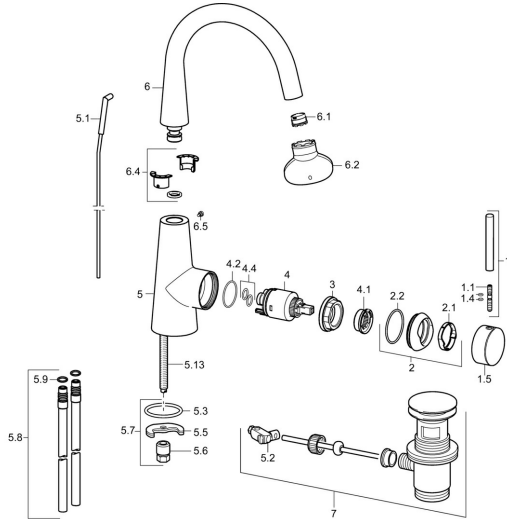

EAN: 4015474194304
static.hansa.com/51492178

Spare parts

SP51032173

	Name	Code
1	Lever, 70 mm	59913331
1.1	Screw, M5x35	59913299
1.4	O-ring, d 3x1.5	59913100
1.5	Cap Chrome	59913328
1.5	Cap Black Discontinued	59913329
1.5	Cap White Discontinued	59913330
2	Covering cap Chrome	59913364
2.1	Bearing ring	59913363
2.2	O-ring, d 38x2	59913212
3	Screw, M4x1, SW34	59913365
4	Cartridge, 3,5 Eco	59912324
4	Cartridge, 3,5 Classic	59913075
4.1	Temperature adjustment limiter	59912325
4.2	O-ring, d 28.24x2.62 Discontinued	59912590
4.4	O-ring, d 10.10x1.60 Discontinued	59905072
5.1	Lever for pop-up waste Chrome	59913362
5.2	Swivel joint	59904624
5.3	O-ring, d 36.09x d 3.53	59913396
5.5	Fixing plate	59904765
5.6	Screw, M8x1, SW13	59904766
5.7	Fixing set	59910749
5.8	Coupling pipe, L=430, M10x1	59912550
5.9	O-ring, 9x2	59905095
5.13	Fixing screw, M8x1, L=140	59912474
6	Spout	59913456
6.1	Aerator, M18.5x1, TJ	59913366
6.2	Key for aerator, M18.5	59913367
6.4	Sealing kit	59911884
6.5	Screw, M4x7	59902075
7	Pop-up waste Chrome	59911441
N.I.	Key, SW30/34	59912108
N.I.	Flexible pipe, L=500, G3/8-M10x1	59911767