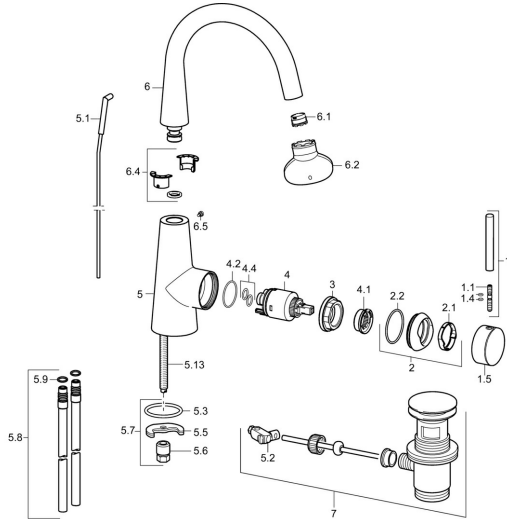

## Spare parts

### SP51032173

	Name	Code
1	Lever, 70 mm	59913331
1.1	Screw, M5x35	59913299
1.4	O-ring, d 3x1.5	59913100
1.5	Cap Chrome	59913328
1.5	Cap Black <b>Discontinued</b>	59913329
1.5	Cap White <b>Discontinued</b>	59913330
2	Covering cap Chrome	59913364
2.1	Bearing ring	59913363
2.2	O-ring, d 38x2	59913212
3	Screw, M4x1, SW34	59913365
4	Cartridge, 3,5 Eco	59912324
4	Cartridge, 3,5 Classic	59913075
4.1	Temperature adjustment limiter	59912325
4.2	O-ring, d 28.24x2.62 <b>Discontinued</b>	59912590
4.4	O-ring, d 10.10x1.60 <b>Discontinued</b>	59905072
5.1	Lever for pop-up waste Chrome	59913362
5.2	Swivel joint	59904624
5.3	O-ring, d 36.09x d 3.53	59913396
5.5	Fixing plate	59904765
5.6	Screw, M8x1, SW13	59904766
5.7	Fixing set	59910749
5.8	Coupling pipe, L=430, M10x1	59912550
5.9	O-ring, 9x2	59905095
5.13	Fixing screw, M8x1, L=140	59912474
6	Spout	59913456
6.1	Aerator, M18.5x1, TJ	59913366
6.2	Key for aerator, M18.5	59913367
6.4	Sealing kit	59911884
6.5	Screw, M4x7	59902075
7	Pop-up waste Chrome	59911441
N.I.	Key, SW30/34	59912108
N.I.	Flexible pipe, L=500, G3/8-M10x1	59911767