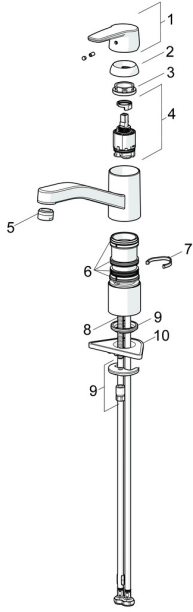

## Spare parts

### SP51482293(2020)

	Name	Code
01	Lever Chrome	59914417
02	Covering cap, 33x3 mm Chrome	59912504
03	Tightening nut, M37x1, SW30	1005680V
04	Cartridge, 3.5 Classic	59913075
05	Aerator, M24x1 STD HC A Chrome	59902366
06	Sealing kit	1001264V
07	Spout overturning stopper, 120°	59914489
08	Fixing screw, M8x1, L=140	59912474
09	Fixing set	59910749
10	Supporting plate	59910008