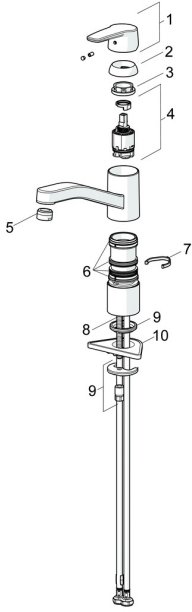

EAN: 4057304018459
static.hansa.com/514822930006

Spare parts

SP51482293(2020)

	Name	Code
01	Lever Chrome	59914417
02	Covering cap, 33x3 mm Chrome	59912504
03	Tightening nut, M37x1, SW30	1005680V
04	Cartridge, 3.5 Classic	59913075
05	Aerator, M24x1 STD HC A Chrome	59902366
06	Sealing kit	1001264V
07	Spout overturning stopper, 120°	59914489
08	Fixing screw, M8x1, L=140	59912474
09	Fixing set	59910749
10	Supporting plate	59910008