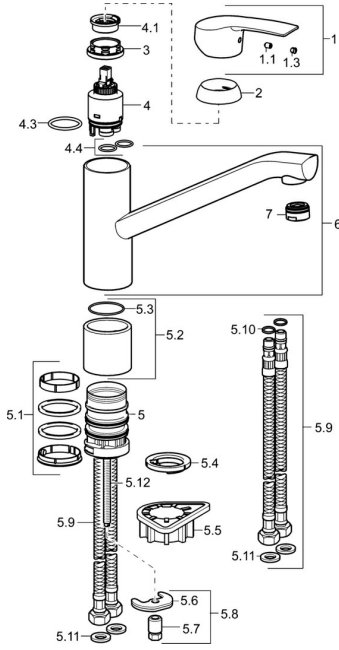

EAN: 4015474261013
static.hansa.com/51482283

Spare parts

SP51482283

	Name	Code
1	Lever Chrome	59914417
1.1	Screw, M5x8, SW2.5	59904755
1.3	Symbol plug Grey	59912112
2	Covering cap, 33x3 mm Chrome	59912504
3	Tightening nut, M37x1, AF30 Discontinued	59912111
4	Cartridge, 3.5 Eco	59912324
4	Cartridge, 3.5 Classic	59913075
4.1	Temperature adjustment limiter	59912325
4.3	O-ring, d 28.24x2.62 Discontinued	59912590
4.4	O-ring, d 10.10x1.60 Discontinued	59905072
5.1	Sealing kit	1001264V
5.1	Sealing kit Discontinued	59913968
5.2	Raising socket Discontinued	59913970
5.3	O-ring, d 34x1.5	59913975
5.4	Bottom seal	59914591
5.5	Supporting plate	59910008
5.6	Fixing plate	59904765
5.7	Screw, M8x1, SW13	59904766
5.8	Fixing set	59910749
5.9	Flexible pipe, L=550, G3/8-M8x1	59913969
5.10	O-ring, 6x1.4	59913266
5.11	Gasket, 9.5x14.4x2	59912551
5.12	Fixing screw, M8x1, L=140	59912474
6	Spout Chrome	59914060
7	Aerator, M24x1 STD HC A Chrome	59902366
N.I.	Key, SW30/34	59912108