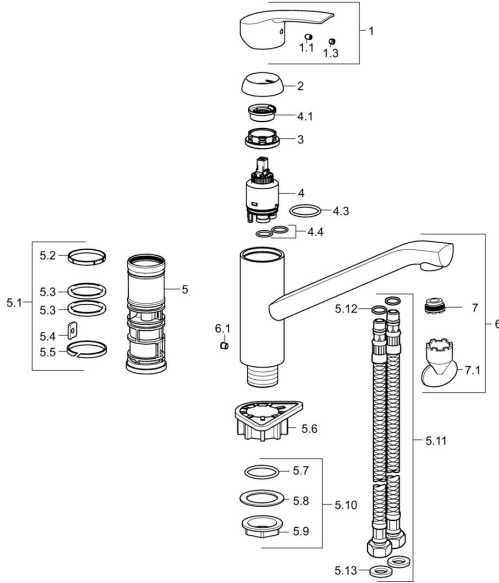

EAN: 4015474160514
static.hansa.com/51482273

Spare parts

SP51482373

	Name	Code
1	Lever Chrome	59914417
1.1	Screw, M5x8, SW2.5	59904755
1.3	Symbol plug Grey	59912112
2	Covering cap, 33x3 mm Chrome	59912504
3	Tightening nut, M37x1, AF30 Discontinued	59912111
4	Cartridge, 3.5 Eco	59912324
4	Cartridge, 3.5 Classic	59913075
4.1	Temperature adjustment limiter	59912325
4.3	O-ring, d 28.24x2.62 Discontinued	59912590
4.4	O-ring, d 10.10x1.60 Discontinued	59905072
5.1	Sealing kit	59913313
5.6	Supporting plate	59910008
5.7	O-ring, 35x2.5	59905020
5.10	Fixing set Discontinued	59913207
5.11	Flexible pipe, L=430, G3/8-M10x1	59912515
5.12	O-ring, d 7.65x1.78	59902337
5.13	Gasket, 9.5x14.4x2	59912551
6	Spout Chrome Discontinued	59913315
6.1	Screw, M6x0.75 Discontinued	59913314
7	Aerator, M21.5x1	59913128
7.1	Key for aerator, M21.5x1	59913133
N.I.	Key, SW30/34	59912108
N.I.	Fixing set	59913479