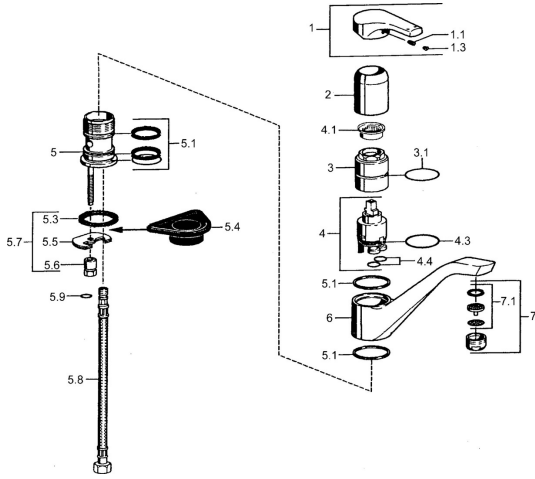

## Spare parts

### SP51482203

	Name	Code
1	Lever Chrome <b>Discontinued</b>	59951583
1.1	Screw, M5x8, SW2.5	59904755
1.3	Symbol plug Grey	59912112
2	Cover sleeve Chrome	59912116
3	Screw sleeve, M38x1	59912115
4	Cartridge, 3.5 Eco	59912324
4.1	Temperature adjustment limiter	59912325
4.2	O-ring, d 10.10x1.60 <b>Discontinued</b>	59905072
5.1	Sealing kit	59912117
5.4	Supporting plate	59910008
5.5	Fixing plate	59904765
5.6	Screw, M8x1, SW13	59904766
5.7	Fixing set	59912113
5.8	Flexible pipe, L=500, G3/8-M10x1	59911767
5.9	O-ring, d 6.75x1.78	59902351
6	Spout Chrome <b>Discontinued</b>	59912118
7	Aerator, M24x1 STD HC A Chrome	59902366
7.1	Aerator, M22/24 A	59902081