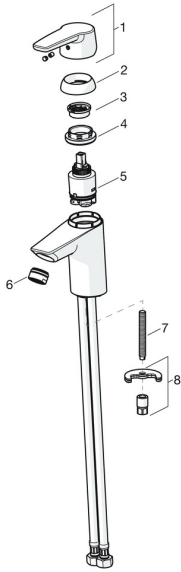

EAN: 4057304002847
static.hansa.com/51462293

Spare parts

SP51402293

	Name	Code
01	Lever Chrome	59914417
01	Long lever Chrome	59914633
02	Covering cap, 33x3 mm Chrome	59912504
03	Temperature adjustment limiter	59912325
04	Tightening nut, M40x1	1003409V
05	Cartridge, 3.5 Classic	59913075
06	Aerator, M24x1 A, low pressure Chrome	59902692
06	Aerator, M24x1, 6 l/min Chrome	59913727
07	Fixing screw, M8x1, L=140	59912474
08	Fixing set	59910749
N.I.	Pop-up waste Chrome	59904620
N.I.	Flexible pipe, L=430, G3/8-M10x1	59912515
N.I.	Pop-up operating rod	59914464
N.I.	Pop-up waste, (2019-) Chrome	59914764