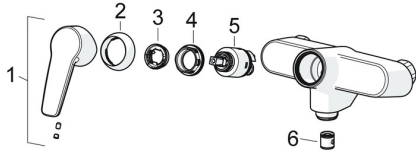

## Spare parts

### SP51450193

	Name	Code
01	Lever Chrome	59914417
02	Covering cap, 33x3 mm Chrome	59912504
03	Temperature adjustment limiter	59912325
04	Tightening nut, M40x1	1003409V
05	Cartridge, 3.5 Classic	59913075
06	Non-return valve	59905714