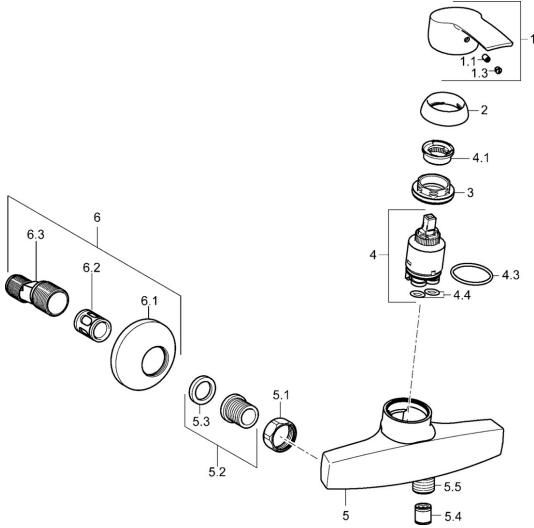

## Spare parts

### SP51450173

	Name	Code
1	Lever Chrome	59914417
1.1	Screw, M5x8, SW2.5	59904755
1.3	Symbol plug Grey	59912112
2	Covering cap, 33x3 mm Chrome	59912504
3	Tightening nut, M40x1	1003409V
4	Cartridge, 3.5 Eco	59912324
4	Cartridge, 3.5 Classic	59913075
4.1	Temperature adjustment limiter	59912325
4.3	O-ring, d 28.24x2.62 <span style="background-color: #cccccc;">Discontinued</span>	59912590
4.4	O-ring, d 10.10x1.60 <span style="background-color: #cccccc;">Discontinued</span>	59905072
5.1	Connection nut, G3/4, AF30	59902230
5.2	Seat, G1/2, L, WAF10	59904618
5.3	Retaining ring, 23.9x15.2x2	59902689
5.4	Non-return valve	59905714
5.5	Thread nipple, G1/2xM18x1	59911384
6	Eccentric, G3/4xG1/2 Chrome	59904793
6.1	Cover flange Chrome	59904796
6.2	Silencer	59904792
6.3	Eccentric connector, G3/4xG1/2, DN15	59910254
N.I.	Key, SW30/34	59912108