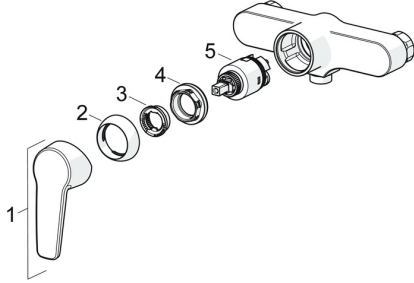

EAN: 4057304004025
static.hansa.com/51450163

Spare parts

SP51450163

	Name	Code
01	Lever Chrome	59914417
02	Covering cap, 33x3 mm Chrome	59912504
03	Temperature adjustment limiter	59912325
04	Tightening nut, M40x1	1003409V
05	Cartridge, 3.5 Classic	59913075
N.I.	Connection nut, G3/4, AF30	59902230
N.I.	Eccentric, G3/4xG1/2 Chrome	59904793
N.I.	Non-return valve	59905714
N.I.	Connector	59913400