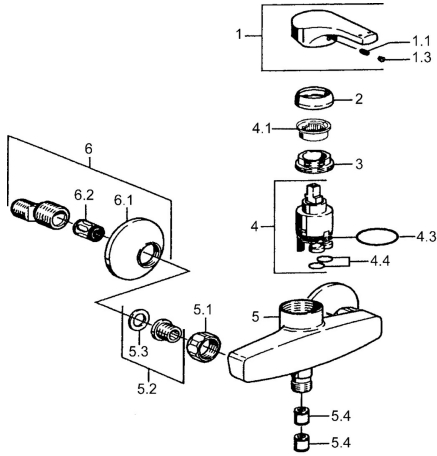

EAN: 4015474038288
static.hansa.com/51450103

Spare parts

SP51450103

	Name	Code
1	Lever Chrome Discontinued	59951583
1.1	Screw, M5x8, SW2.5	59904755
1.3	Symbol plug Grey	59912112
2	Covering cap Chrome	59912110
3	Tightening nut, M37x1, AF30 Discontinued	59912111
4	Cartridge, 3.5 Eco	59912324
4.1	Temperature adjustment limiter	59912325
4.4	O-ring, d 10.10x1.60 Discontinued	59905072
5.1	Connection nut, G3/4, AF30	59902230
5.2	Seat, G1/2, L, WAF10	59904618
5.3	Retaining ring, 23.9x15.2x2	59902689
5.4	Non-return valve	59905714
6	Eccentric, G3/4xG1/2 Chrome	59904793
6.1	Cover flange Chrome	59904796
6.2	Silencer	59904792
N.I.	Key, SW30/34	59912108