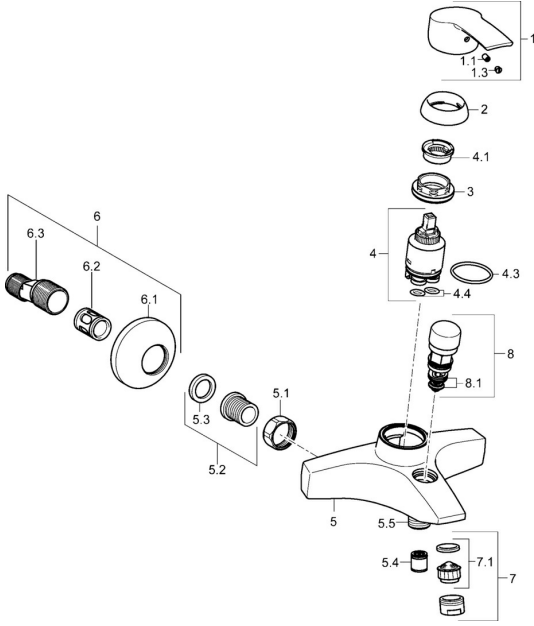

EAN: 4015474160439
static.hansa.com/51442173

Spare parts

SP51442173

	Name	Code
1	Lever Chrome	59914417
1.1	Screw, M5x8, SW2.5	59904755
1.3	Symbol plug Grey	59912112
2	Covering cap, 33x3 mm Chrome	59912504
3	Tightening nut, M40x1	1003409V
4	Cartridge, 3.5 Eco	59912324
4	Cartridge, 3.5 Classic	59913075
4.1	Temperature adjustment limiter	59912325
4.3	O-ring, d 28.24x2.62 Discontinued	59912590
4.4	O-ring, d 10.10x1.60 Discontinued	59905072
5.1	Connection nut, G3/4, AF30	59902230
5.2	Seat, G1/2, L, WAF10	59904618
5.3	Retaining ring, 23.9x15.2x2	59902689
5.4	Non-return valve	59905714
5.5	Thread nipple, G1/2xM18x1	59911384
6	Eccentric, G3/4xG1/2 Chrome	59904793
6.1	Cover flange Chrome	59904796
6.2	Silencer	59904792
6.3	Eccentric connector, G3/4xG1/2, DN15	59910254
7	Aerator, M24x1 B Chrome	59905872
7.1	Aerator, M22/M24	59905873
8	Diverter Chrome	59910803
8.1	Sealing kit	59904791
N.I.	Key, SW30/34	59912108