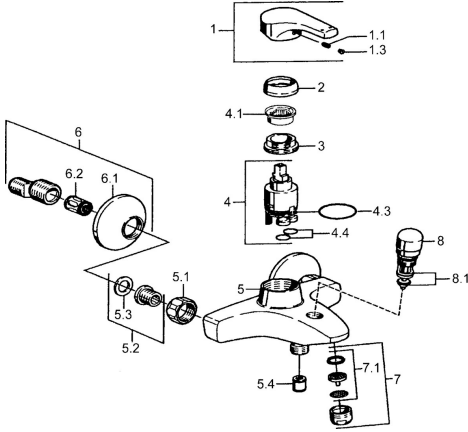

EAN: 4015474038363
static.hansa.com/51442103

Spare parts

SP51442103

	Name	Code
1	Lever Chrome Discontinued	59951583
1.1	Screw, M5x8, SW2.5	59904755
1.3	Symbol plug Grey	59912112
2	Covering cap Chrome	59912110
3	Tightening nut, M37x1, AF30 Discontinued	59912111
4	Cartridge, 3.5 Eco	59912324
4.1	Temperature adjustment limiter	59912325
4.4	O-ring, d 10.10x1.60 Discontinued	59905072
5.1	Connection nut, G3/4, AF30	59902230
5.2	Seat, G1/2, L, WAF10	59904618
5.3	Retaining ring, 23.9x15.2x2	59902689
5.4	Non-return valve	59905714
6	Eccentric, G3/4xG1/2 Chrome	59904793
6.1	Cover flange Chrome	59904796
6.2	Silencer	59904792
7	Aerator, M24x1 B Chrome	59905872
7.1	Aerator, M22/M24	59905873
8	Diverter Chrome	59910803
8.1	Sealing kit	59904791
N.I.	Key, SW30/34	59912108