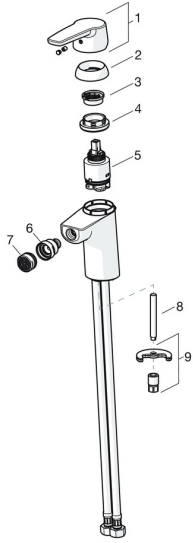

## Spare parts

### SP51433293

	Name	Code
01	Lever Chrome	59914417
02	Covering cap, 33x3 mm Chrome	59912504
03	Temperature adjustment limiter	59912325
04	Tightening nut, M40x1	1003409V
05	Cartridge, 3.5 Classic	59913075
06	Ball joint for bidet faucet	59910952
07	Aerator, M24x1, 6 l/min Chrome	59913727
08	Fixing screw, M8x1, L=140	59912474
09	Fixing set	59910749
N.I.	Pop-up waste, (2019-) Chrome	59914764