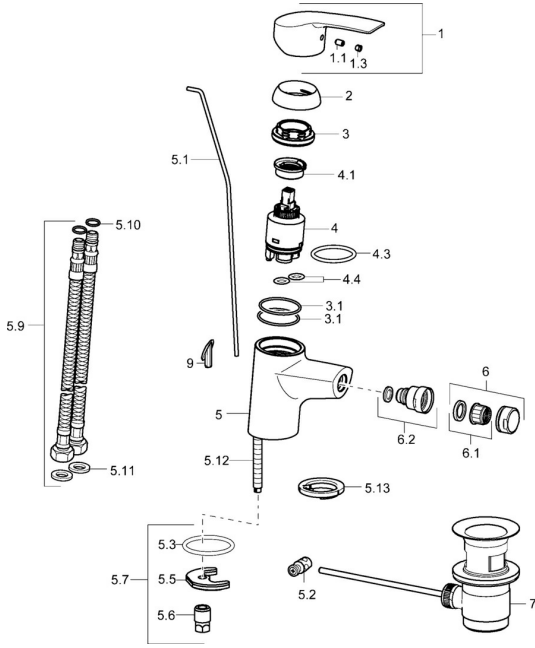

EAN: 4015474160767
static.hansa.com/51433273

Spare parts

SP51433273

	Name	Code
1	Lever Chrome	59914417
1.1	Screw, M5x8, SW2.5	59904755
1.3	Symbol plug Grey	59912112
2	Covering cap, 33x3 mm Chrome	59912504
3	Tightening nut, M40x1	1003409V
3.1	O-ring, d 38x2	59913212
4	Cartridge, 3.5 Eco	59912324
4	Cartridge, 3.5 Classic	59913075
4.1	Temperature adjustment limiter	59912325
4.3	O-ring, d 28.24x2.62 Discontinued	59912590
4.4	O-ring, d 10.10x1.60 Discontinued	59905072
5.1	Pop-up operating rod	59913214
5.2	Swivel joint	59904624
5.3	Gasket, 43x37x3	59912506
5.5	Fixing plate	59904765
5.6	Screw, M8x1, SW13	59904766
5.7	Fixing set	59912113
5.8	Flexible pipe, L=430, G3/8-M10x1 RH Discontinued	59913213
5.9	Flexible pipe, L=430, G3/8-M10x1	59912515
5.10	O-ring, d 7.65x1.78	59902337
5.11	Gasket, 9.5x14.4x2	59912551
5.12	Fixing screw, M8x1, L=140	59912474
5.13	Base plate	59913211
6	Aerator, M24x1, 6 l/min Chrome	59913727
6.2	Ball joint for bidet faucet	59910952
7	Pop-up waste Chrome	59904620
N.I.	Key, SW30/34	59912108