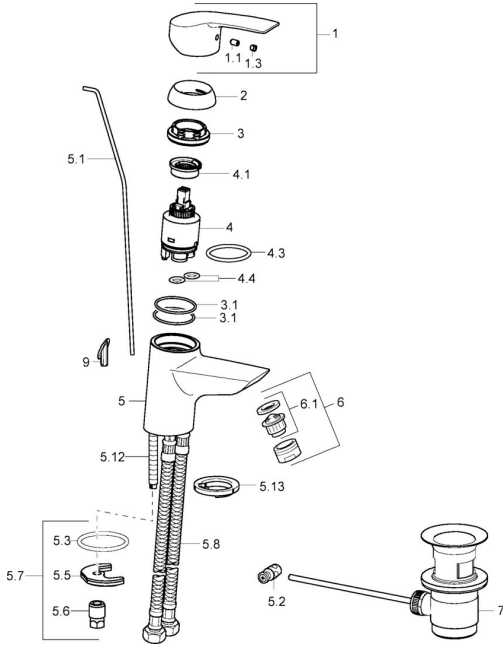

EAN: 4015474160392
static.hansa.com/51412273

Spare parts

SP51402373

	Name	Code
1	Lever Chrome	59914417
1.1	Screw, M5x8, SW2.5	59904755
1.3	Symbol plug Grey	59912112
2	Covering cap, 33x3 mm Chrome	59912504
3	Tightening nut, M40x1	1003409V
3.1	O-ring, d 38x2	59913212
4	Cartridge, 3.5 Eco	59912324
4	Cartridge, 3.5 Classic	59913075
4.1	Temperature adjustment limiter	59912325
4.3	O-ring, d 28.24x2.62 Discontinued	59912590
4.4	O-ring, d 10.10x1.60 Discontinued	59905072
5.1	Pop-up operating rod	59913214
5.2	Swivel joint	59904624
5.3	Gasket, 43x37x3	59912506
5.5	Fixing plate	59904765
5.6	Screw, M8x1, SW13	59904766
5.7	Fixing set	59912113
5.8	Flexible pipe, L=430, G3/8-M10x1 RH Discontinued	59913213
5.9	Flexible pipe, L=430, G3/8-M10x1	59912515
5.10	O-ring, d 7.65x1.78	59902337
5.11	Gasket, 9.5x14.4x2	59912551
5.12	Fixing screw, M8x1, L=140	59912474
5.13	Bottom seal	59914591
6	Aerator, M24x1, 6 l/min Chrome	59913727
7	Pop-up waste Chrome	59904620
9	Plug	59906910
N.I.	Washer with chain holder	59902219
N.I.	Key, SW30/34	59912108