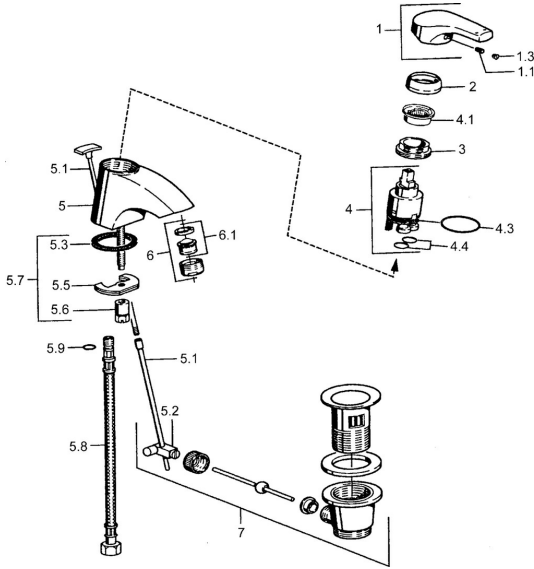

EAN: 4015474038233
static.hansa.com/51412203

Spare parts

SP51402203

	Name	Code
1	Lever Chrome Discontinued	59951583
1.1	Screw, M5x8, SW2.5	59904755
1.3	Symbol plug Grey	59912112
2	Covering cap Chrome	59912110
3	Tightening nut, M37x1, AF30 Discontinued	59912111
4	Cartridge, 3.5 Eco	59912324
4.1	Temperature adjustment limiter	59912325
4.3	O-ring, d 28.24x2.62 Discontinued	59912590
4.4	O-ring, d 10.10x1.60 Discontinued	59905072
5.2	Swivel joint	59904624
5.3	Gasket, 43x37x3	59912506
5.5	Fixing plate	59904765
5.6	Screw, M8x1, SW13	59904766
5.7	Fixing set	59912113
5.8	Flexible pipe, L=500, G3/8-M10x1	59911767
5.9	O-ring, d 6.75x1.78	59902351
6	Aerator, M24x1 STD HC A Chrome	59902366
6.1	Aerator, M22/24 A	59902081
7	Pop-up waste Chrome	59904620
N.I.	Key, SW30/34	59912108
N.I.	Plug	59906910
N.I.	Washer with chain holder	59902219