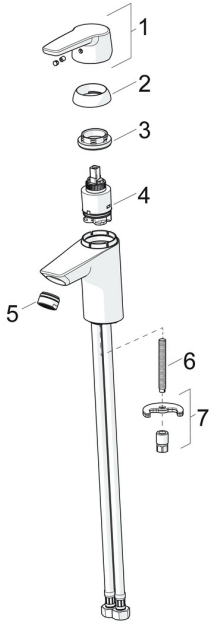

EAN: 4057304002816
static.hansa.com/5140229300676

Spare parts

SP5140229300676

| | Name | Code |
|---|---|----------|
| 1 | Lever Chrome Discontinued | 59914525 |
| 2 | Covering cap, 33x3 mm Chrome | 59912504 |
| 3 | Tightening nut, M40x1 | 1003409V |
| 4 | Cartridge, 3.5 cold start | 59913953 |
| 5 | Aerator, M24x1 STD HC A Chrome | 59914484 |
| 6 | Fixing screw, M8x1, L=140 | 59912474 |
| 7 | Fixing set | 59910749 |