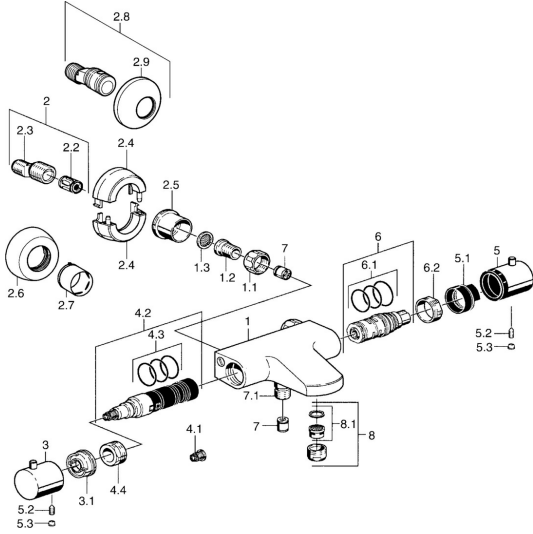

## Spare parts

### SP51392102

	Name	Code
1.1	Connection nut, G3/4, AF30	59902230
1.2	Nipple	59911075
1.3	Filter sealing, G3/4	59911076
2	Eccentric connector, G3/4xG1/2, DN15	59910254
2.2	Silencer	59904792
2.4	Cover flange Chrome <b>Discontinued</b>	59911838
2.5	Bushing, G3/4 Chrome <b>Discontinued</b>	59911836
2.6	Cover flange Chrome	59912652
2.7	Cover sleeve Chrome	59912651
3	Diverter <b>Discontinued</b>	59912154
3.1	Flow limiter	59911897
4.1	Adapter White	59910235
4.2	Diverter	59911834
4.3	O-ring kit, d 24x2	59911835
4.4	Eye screw, M32x1.5	59911898
5	Temperature control handle Chrome <b>Discontinued</b>	59912156
5.1	Temperature adjustment limiter	59911660
5.2	Screw, M6x9.5	59901609
5.3	Cover plug Chrome	59911840
6	Thermostatic cartridge	59911525
6.1	O-ring, d 26x2	59911081
6.2	Tightening nut, M34x1, SW32	59911082
7	Non-return valve	59905714
7.1	Thread nipple, G1/2xM18x1	59911384
8	Aerator, M24x1 D Chrome	59911829
8.1	Aerator, M22/M24	59905873
N.I.	Thermostatic cartridge, H/C reversed	59911527
N.I.	Rebound pin	59912005