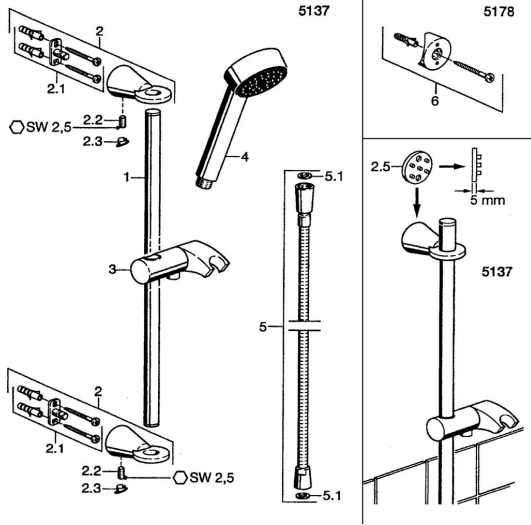

## Spare parts

### SP51370190

	Name		Code
2	Wall bracket Chrome	Discontinued	59912090
2.1	Fixing set	Discontinued	59912081
2.2	Pin, M5x8	Discontinued	59912082
2.3	Cover plug Chrome	Discontinued	59912083
2.5	Supply, L=5 Chrome	Discontinued	59912462
3	Hand shower holder Chrome	Discontinued	59912085
4	Hand shower Chrome	Discontinued	51170200
5	Shower hose, L=1600 Chrome		04120500
5.1	Gasket ring, d 21x12x2		59912304
6	Installation kit Chrome	Discontinued	51780900